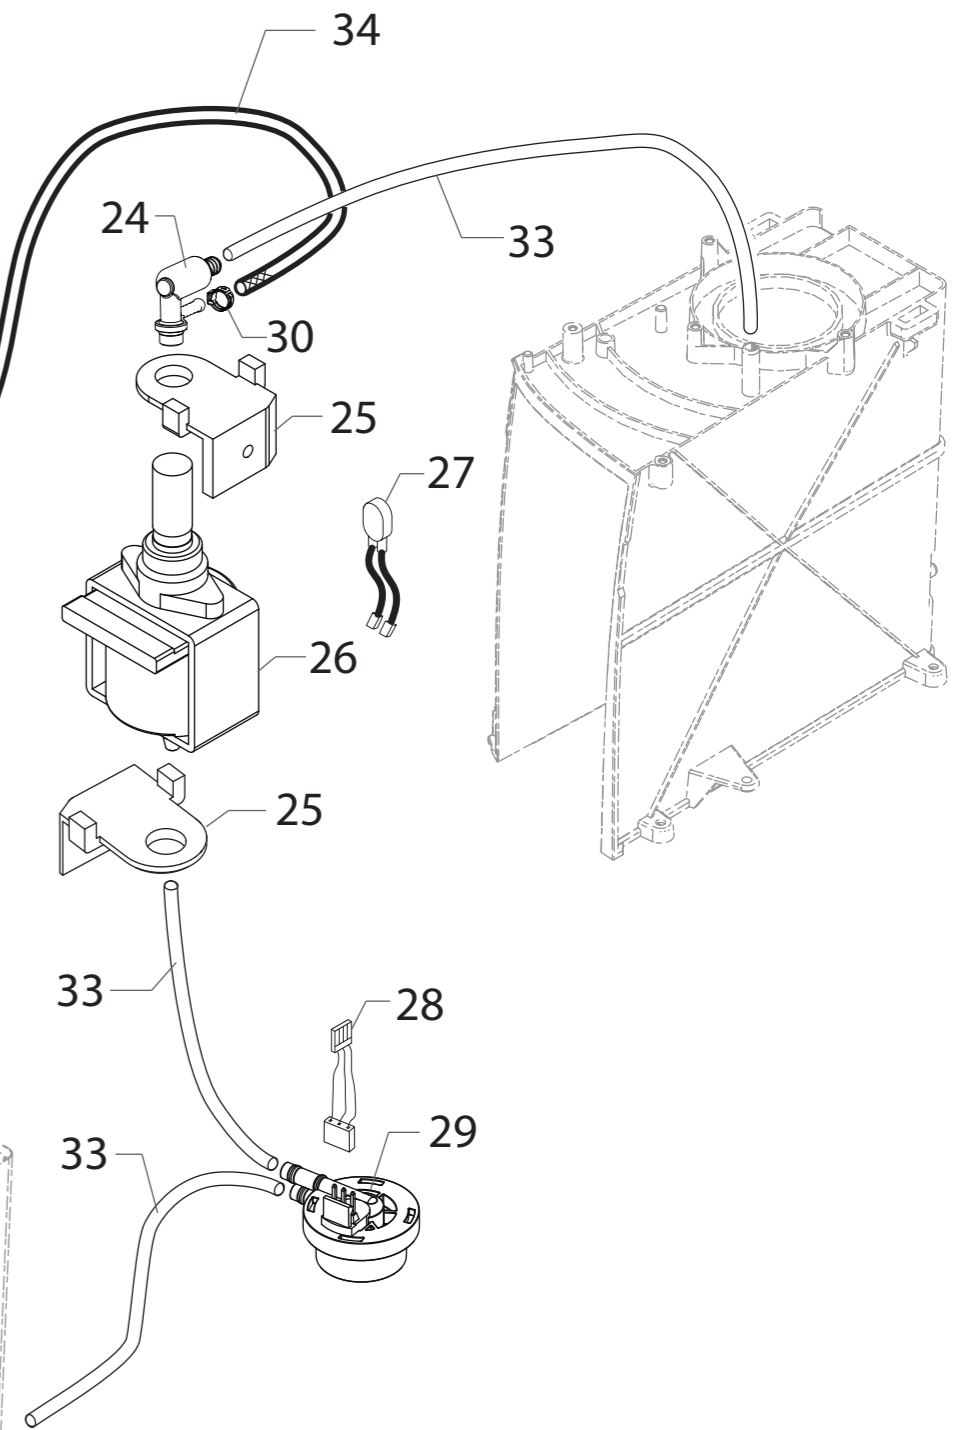

ONLY 230v.- UP TO S/N TU901335143351

KEEP FOR 120 volt