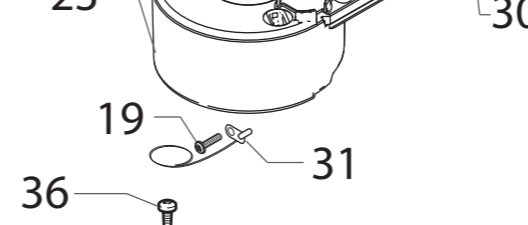

ONLY 230v.- UP TO S/N TU901335143351

KEEP FOR 120 volt