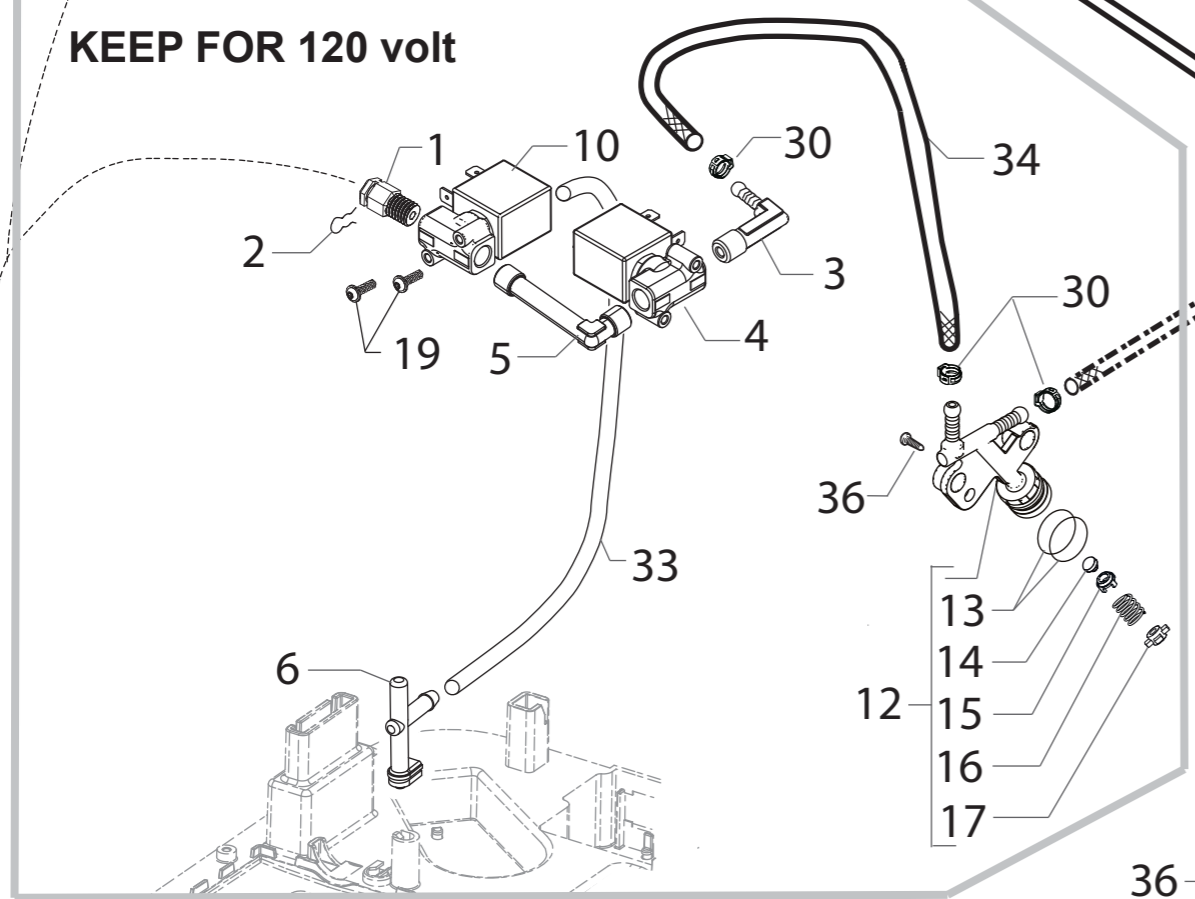

ONLY 230v.- UP TO S/N TU901335143351

KEEP FOR 120 volt