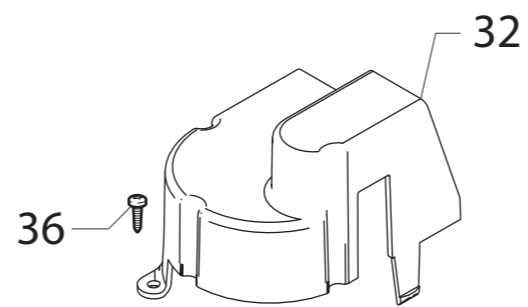

ONLY 230v.- UP TO S/N TU901335143351

KEEP FOR 120 volt