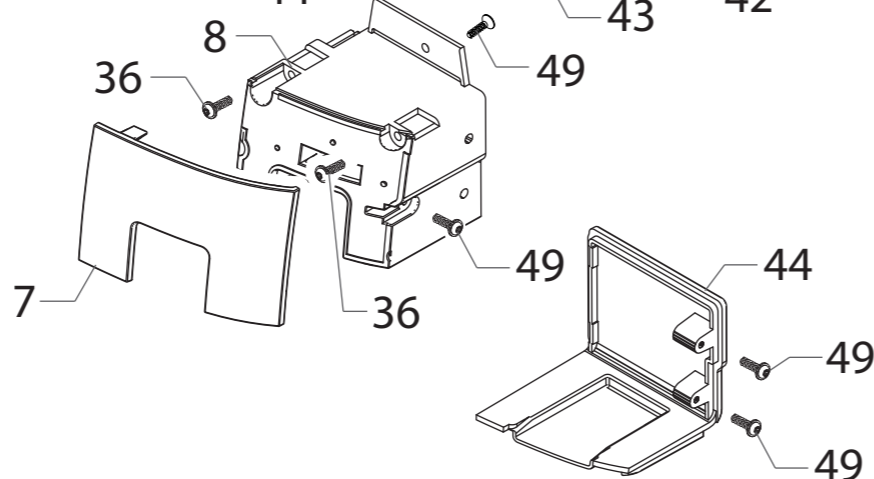

ONLY 230v.- UP TO S/N TU901335143351

KEEP FOR 120 volt