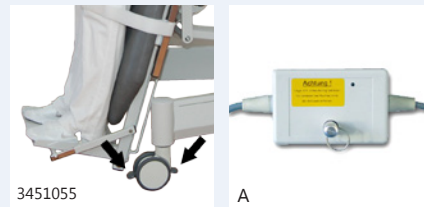

OPTIONAL FEATURES

3451055 Set of wheels with 2-sided operation

A. Safety switch