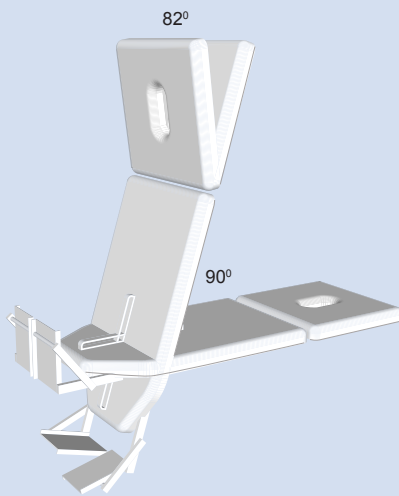

MANUMED TILT

A specially designed tilting table for moving patients steplessly from horizontal to vertical, between 0 and 90°. The ideal couch for neuromotor treatments, among others. Children can also be treated safely and without problems.

The Tilt comes as a 1-section or as a 2-section couch.

- Tilts from 0 to 90°
- Suitable for children
- Electrical height adjustment
- Large wheels for safe movement

ENRAF-NONIUS B.V.
Vareseweg 127
3047 AT Rotterdam
The Netherlands
T: +31-(0)10 - 203 06 00
E: info@enraf-nonius.nl
www.enraf-nonius.com

MANUMED TILT

MANUMED TILT 2-SECTION

Type	
724	Manumed Tilt 2-section, electric H/L and electric tilting
725	Manumed Tilt 2-section with leg fixation rails, electric H/L and electric tilting

MANUMED TILT 1-SECTION

Type	
722	Manumed Tilt 1-section, electric H/L and electric tilting
723	Manumed Tilt 1-section with leg fixation rails, electric H/L and electric tilting

TECHNICAL SPECIFICATIONS

Size tabletop (lxw):	202 x 67 cm
Height adjustment:	55 - 106 cm
Lifting capacity:	175 kg
Power supply:	120/230VAC 50/60 Hz
Current consumption:	3.0 A max.