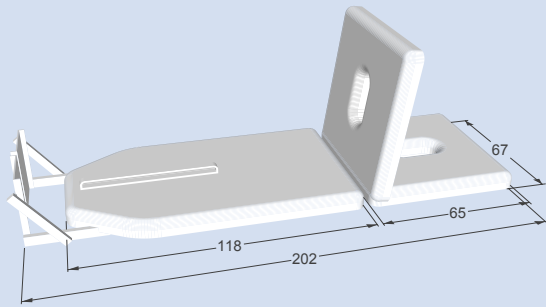

MANUMED TILT

A specially designed tilting table for moving patients steplessly from horizontal to vertical, between 0 and 90°. The ideal couch for neuromotor treatments, among others. Children can also be treated safely and without problems.

The Tilt comes as a 1-section or as a 2-section couch.

- Tilts from 0 to 90°
- Suitable for children
- Electrical height adjustment
- Large wheels for safe movement

ENRAF-NONIUS B.V.
Vareseweg 127
3047 AT Rotterdam
The Netherlands
T: +31-(0)10 - 203 06 00
E: info@enraf-nonius.nl
www.enraf-nonius.com

MANUMED TILT

MANUMED TILT 2-SECTION

Type	
724	Manumed Tilt 2-section, electric H/L and electric tilting
725	Manumed Tilt 2-section with leg fixation rails, electric H/L and electric tilting

MANUMED TILT 1-SECTION

Type	
722	Manumed Tilt 1-section, electric H/L and electric tilting
723	Manumed Tilt 1-section with leg fixation rails, electric H/L and electric tilting

TECHNICAL SPECIFICATIONS

Size tabletop (lxw):	202 x 67 cm
Height adjustment:	55 - 106 cm
Lifting capacity:	175 kg
Power supply:	120/230VAC 50/60 Hz
Current consumption:	3.0 A max.