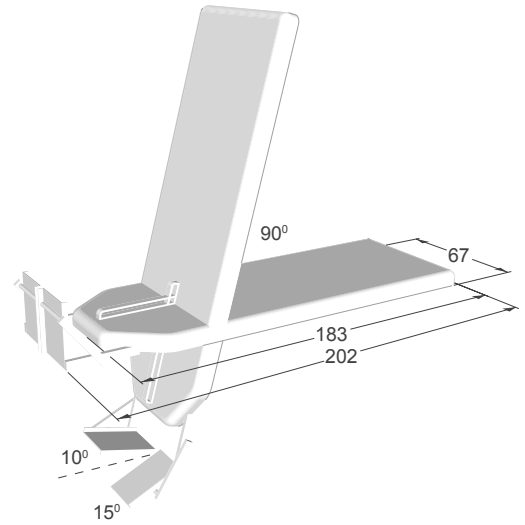

The Tilt comes as a 1-section or as a 2-section couch.

- Tilts from 0 to 90°
- Suitable for children
- Electrical height adjustment
- Large wheels for safe movement

ENRAF-NONIUS B.V.
Vareseweg 127
3047 AT Rotterdam
The Netherlands
T: +31-(0)10 - 203 06 00
E: info@enraf-nonius.nl
www.enraf-nonius.com

MANUMED TILT

MANUMED TILT 2-SECTION

Type	
724	Manumed Tilt 2-section, electric H/L and electric tilting
725	Manumed Tilt 2-section with leg fixation rails, electric H/L and electric tilting

MANUMED TILT 1-SECTION

Type	
722	Manumed Tilt 1-section, electric H/L and electric tilting
723	Manumed Tilt 1-section with leg fixation rails, electric H/L and electric tilting

TECHNICAL SPECIFICATIONS

Size tabletop (lxw):	202 x 67 cm
Height adjustment:	55 - 106 cm
Lifting capacity:	175 kg
Power supply:	120/230VAC 50/60 Hz
Current consumption:	3.0 A max.