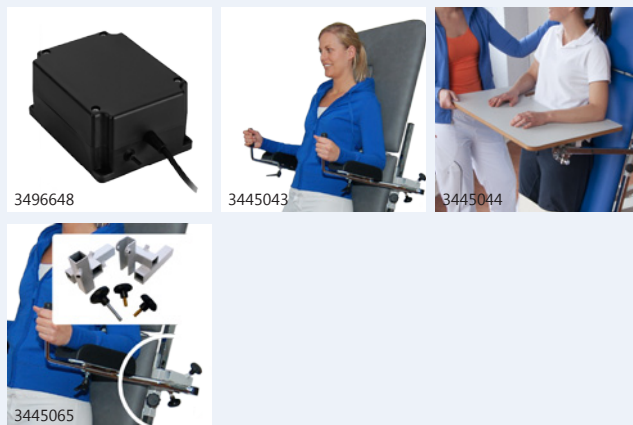

A. Safety switch

(1) = NOTE: Please order options together with the couch because of modification of the couch during production

ACCESSORIES MANUMED TILT

PAPER ROLL HOLDER AND PAPER ROLLS

3450052	Paper roll holder for 2-section
3450070	Paper roll holder for 1-section
3445280	Paper roll stand (floor type) for 40, 50 & 60 cm rolls
3445284	Paper roll, width 40 cm, roll-length 150 m, per 5 rolls
3445278	Paper roll, width 50 cm, roll-length 150 m, per 5 rolls
3445279	Paper roll, width 60 cm, roll-length 150 m, per 5 rolls

3445279 / 3445278 / 3445284

MISCELLANEOUS MANUMED TILT

3496648	Battery pack
3445043	Arm rests (set of two)
3445044	Work table
3445065	Fixing bar for arm rests and/or the work table

FIXATION STRAPS

3445023	Fixation strap with velcro fastener 120 cm
3445014	Fixation strap with velcro fastener 160 cm
3445015	Fixation strap with velcro fastener 240 cm
3445475	Fixation strap with safety lock 250 cm
3445474	Fixation strap with safety lock 350 cm
3445024	Fixation straps for the knees or thorax fixation
3445046	Fixation straps for the knees for the Manumed Tilt with central fixation rails

ACCESSORIES MANUMED TILT

STOOLS (AVAILABLE IN ALL COLOURS SHOWN BELOW)

3xxx010	Stool, height adjustable 40-53 cm
3xxx011	Stool, mobile, height adjustable 59-85 cm
3xxx012	Stool, mobile, provided with footrest, height adjustable 59-85 cm
3xxx013	Stool, mobile, anatomic seat, height adjustable 43-56 cm
3xxx020	Stool, mobile, saddle seat, height adjustable 59-85 cm